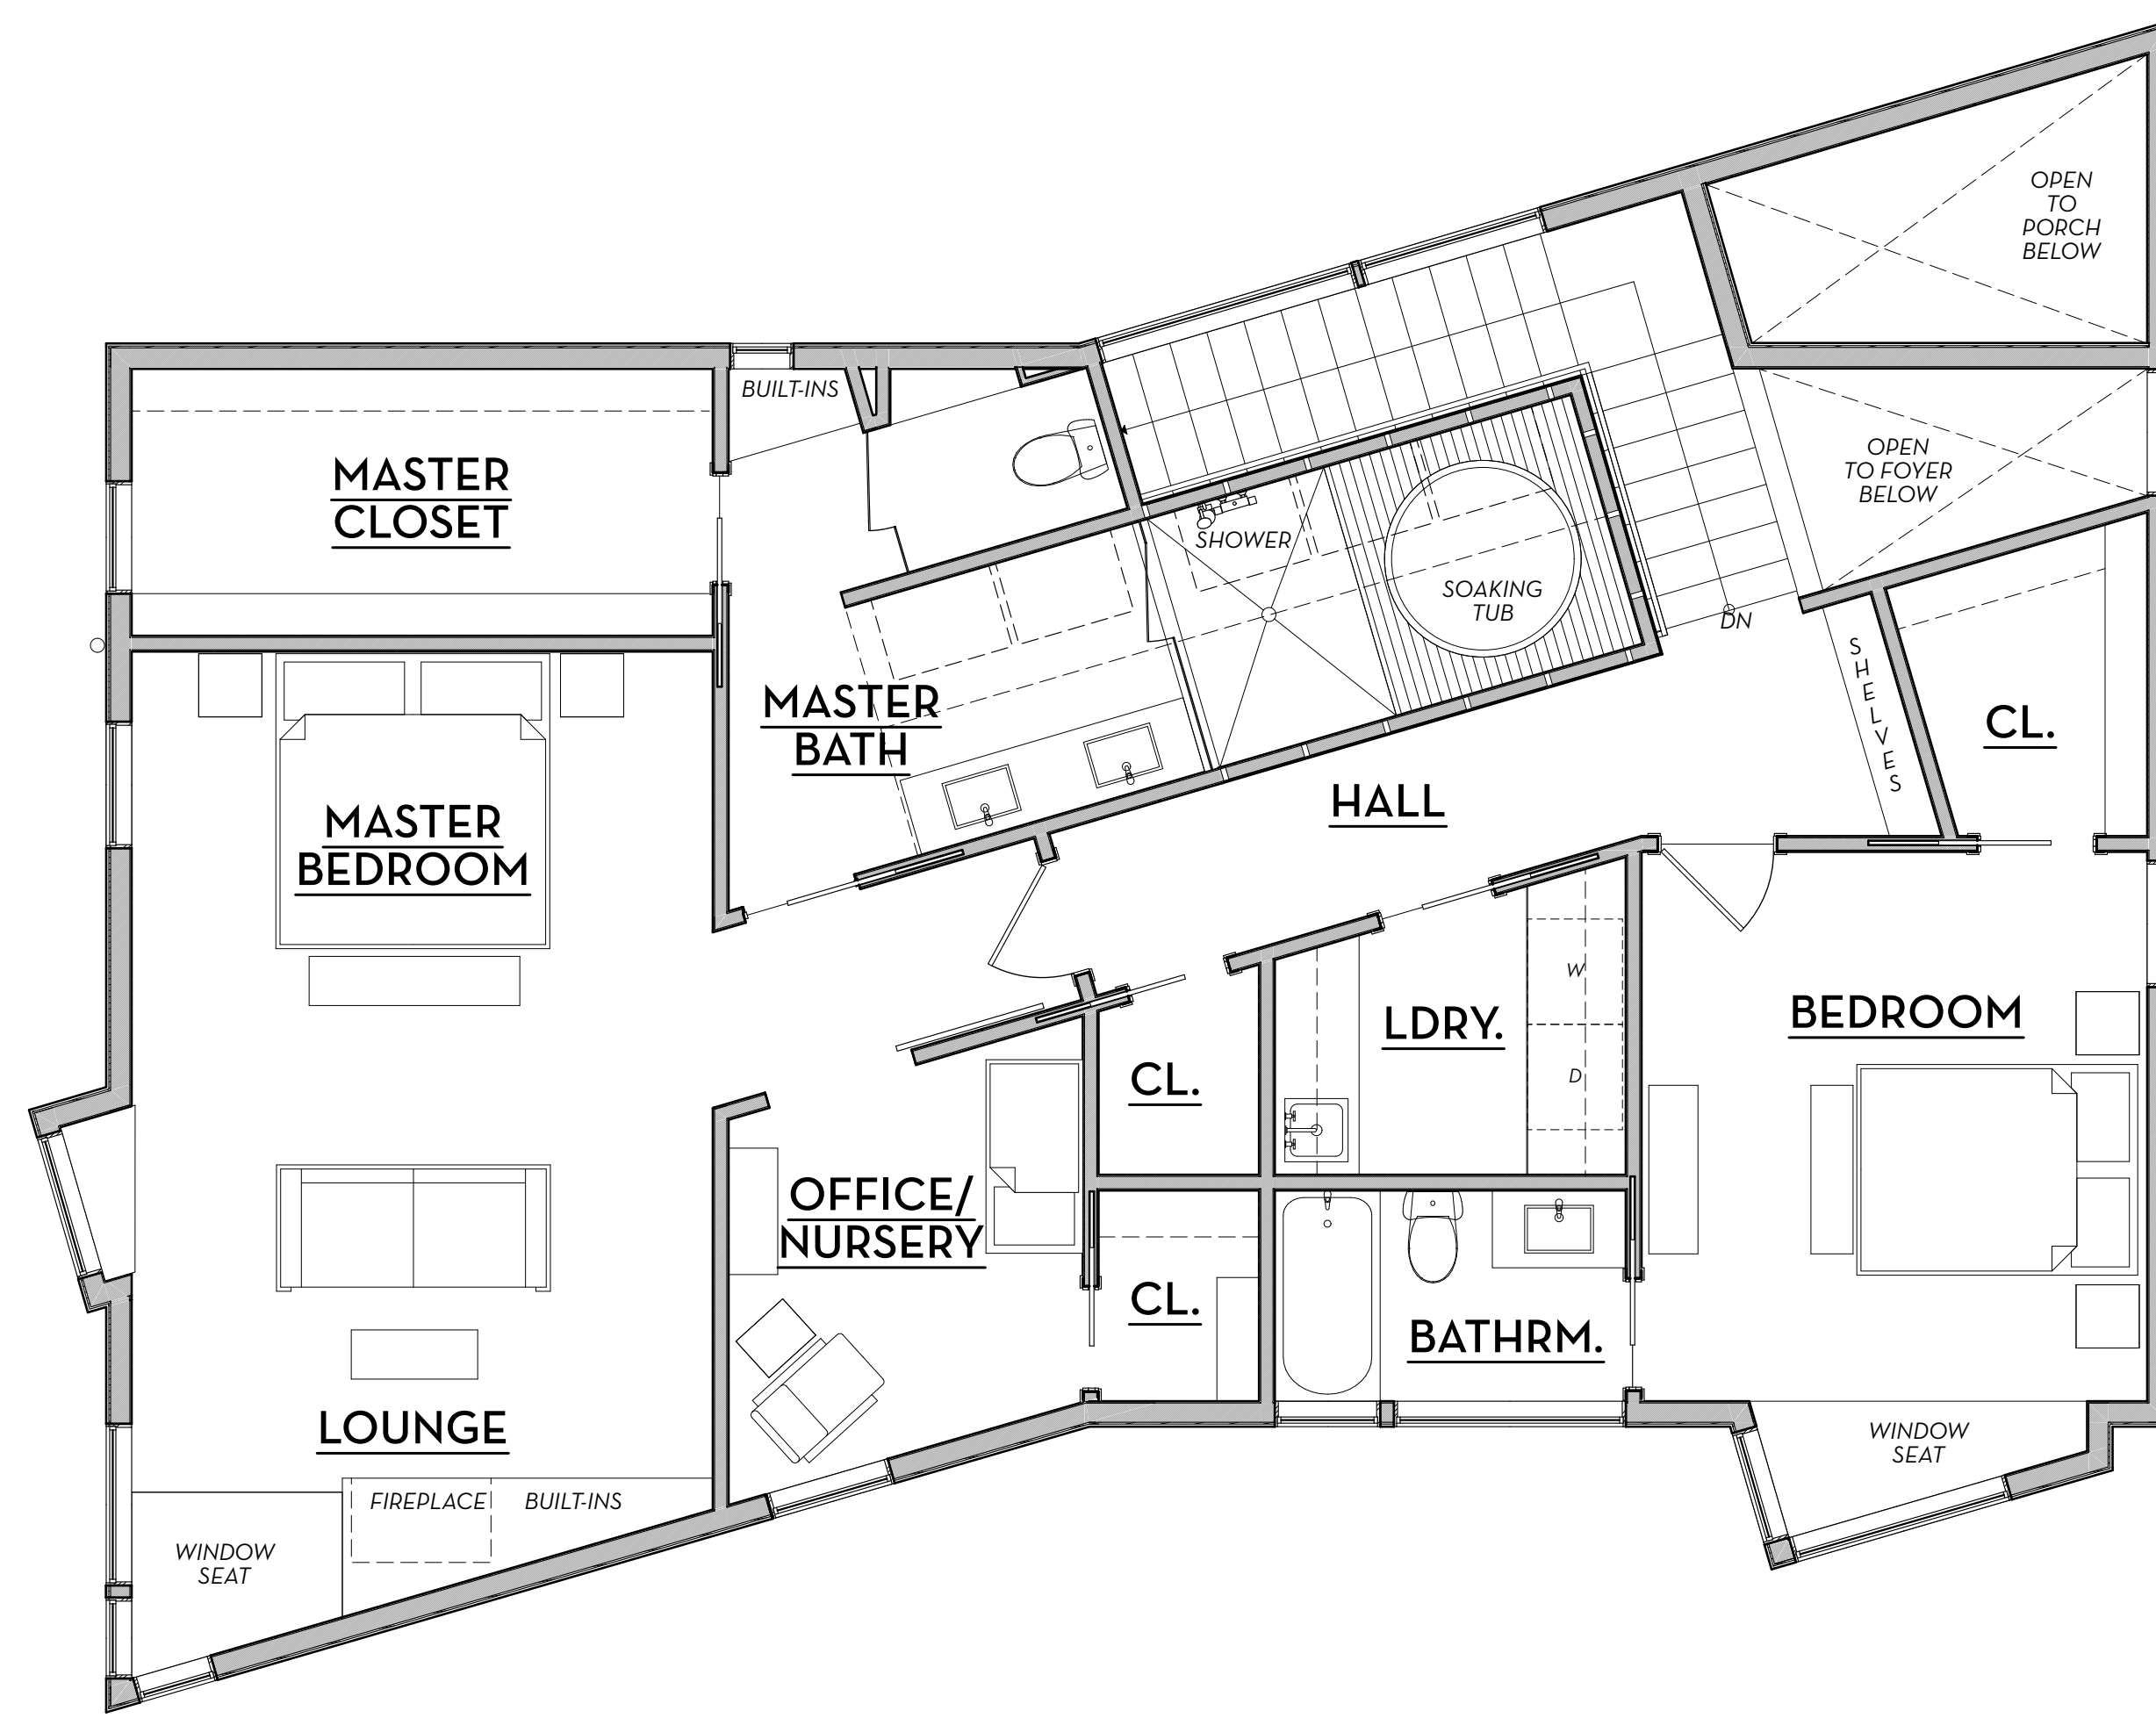

Garage Level
 SCALE: 1/4" = 1'-0"

○ **Main Level**
SCALE: 1/4" = 1'-0"

Upper Level
SCALE: 1/4" = 1'-0"

Roof Level
SCALE: 1/4" = 1'-0"

Roof Plan
SCALE: 1/4" = 1'-0"

Main Level Plan
SCALE: 1/4" = 1'-0"