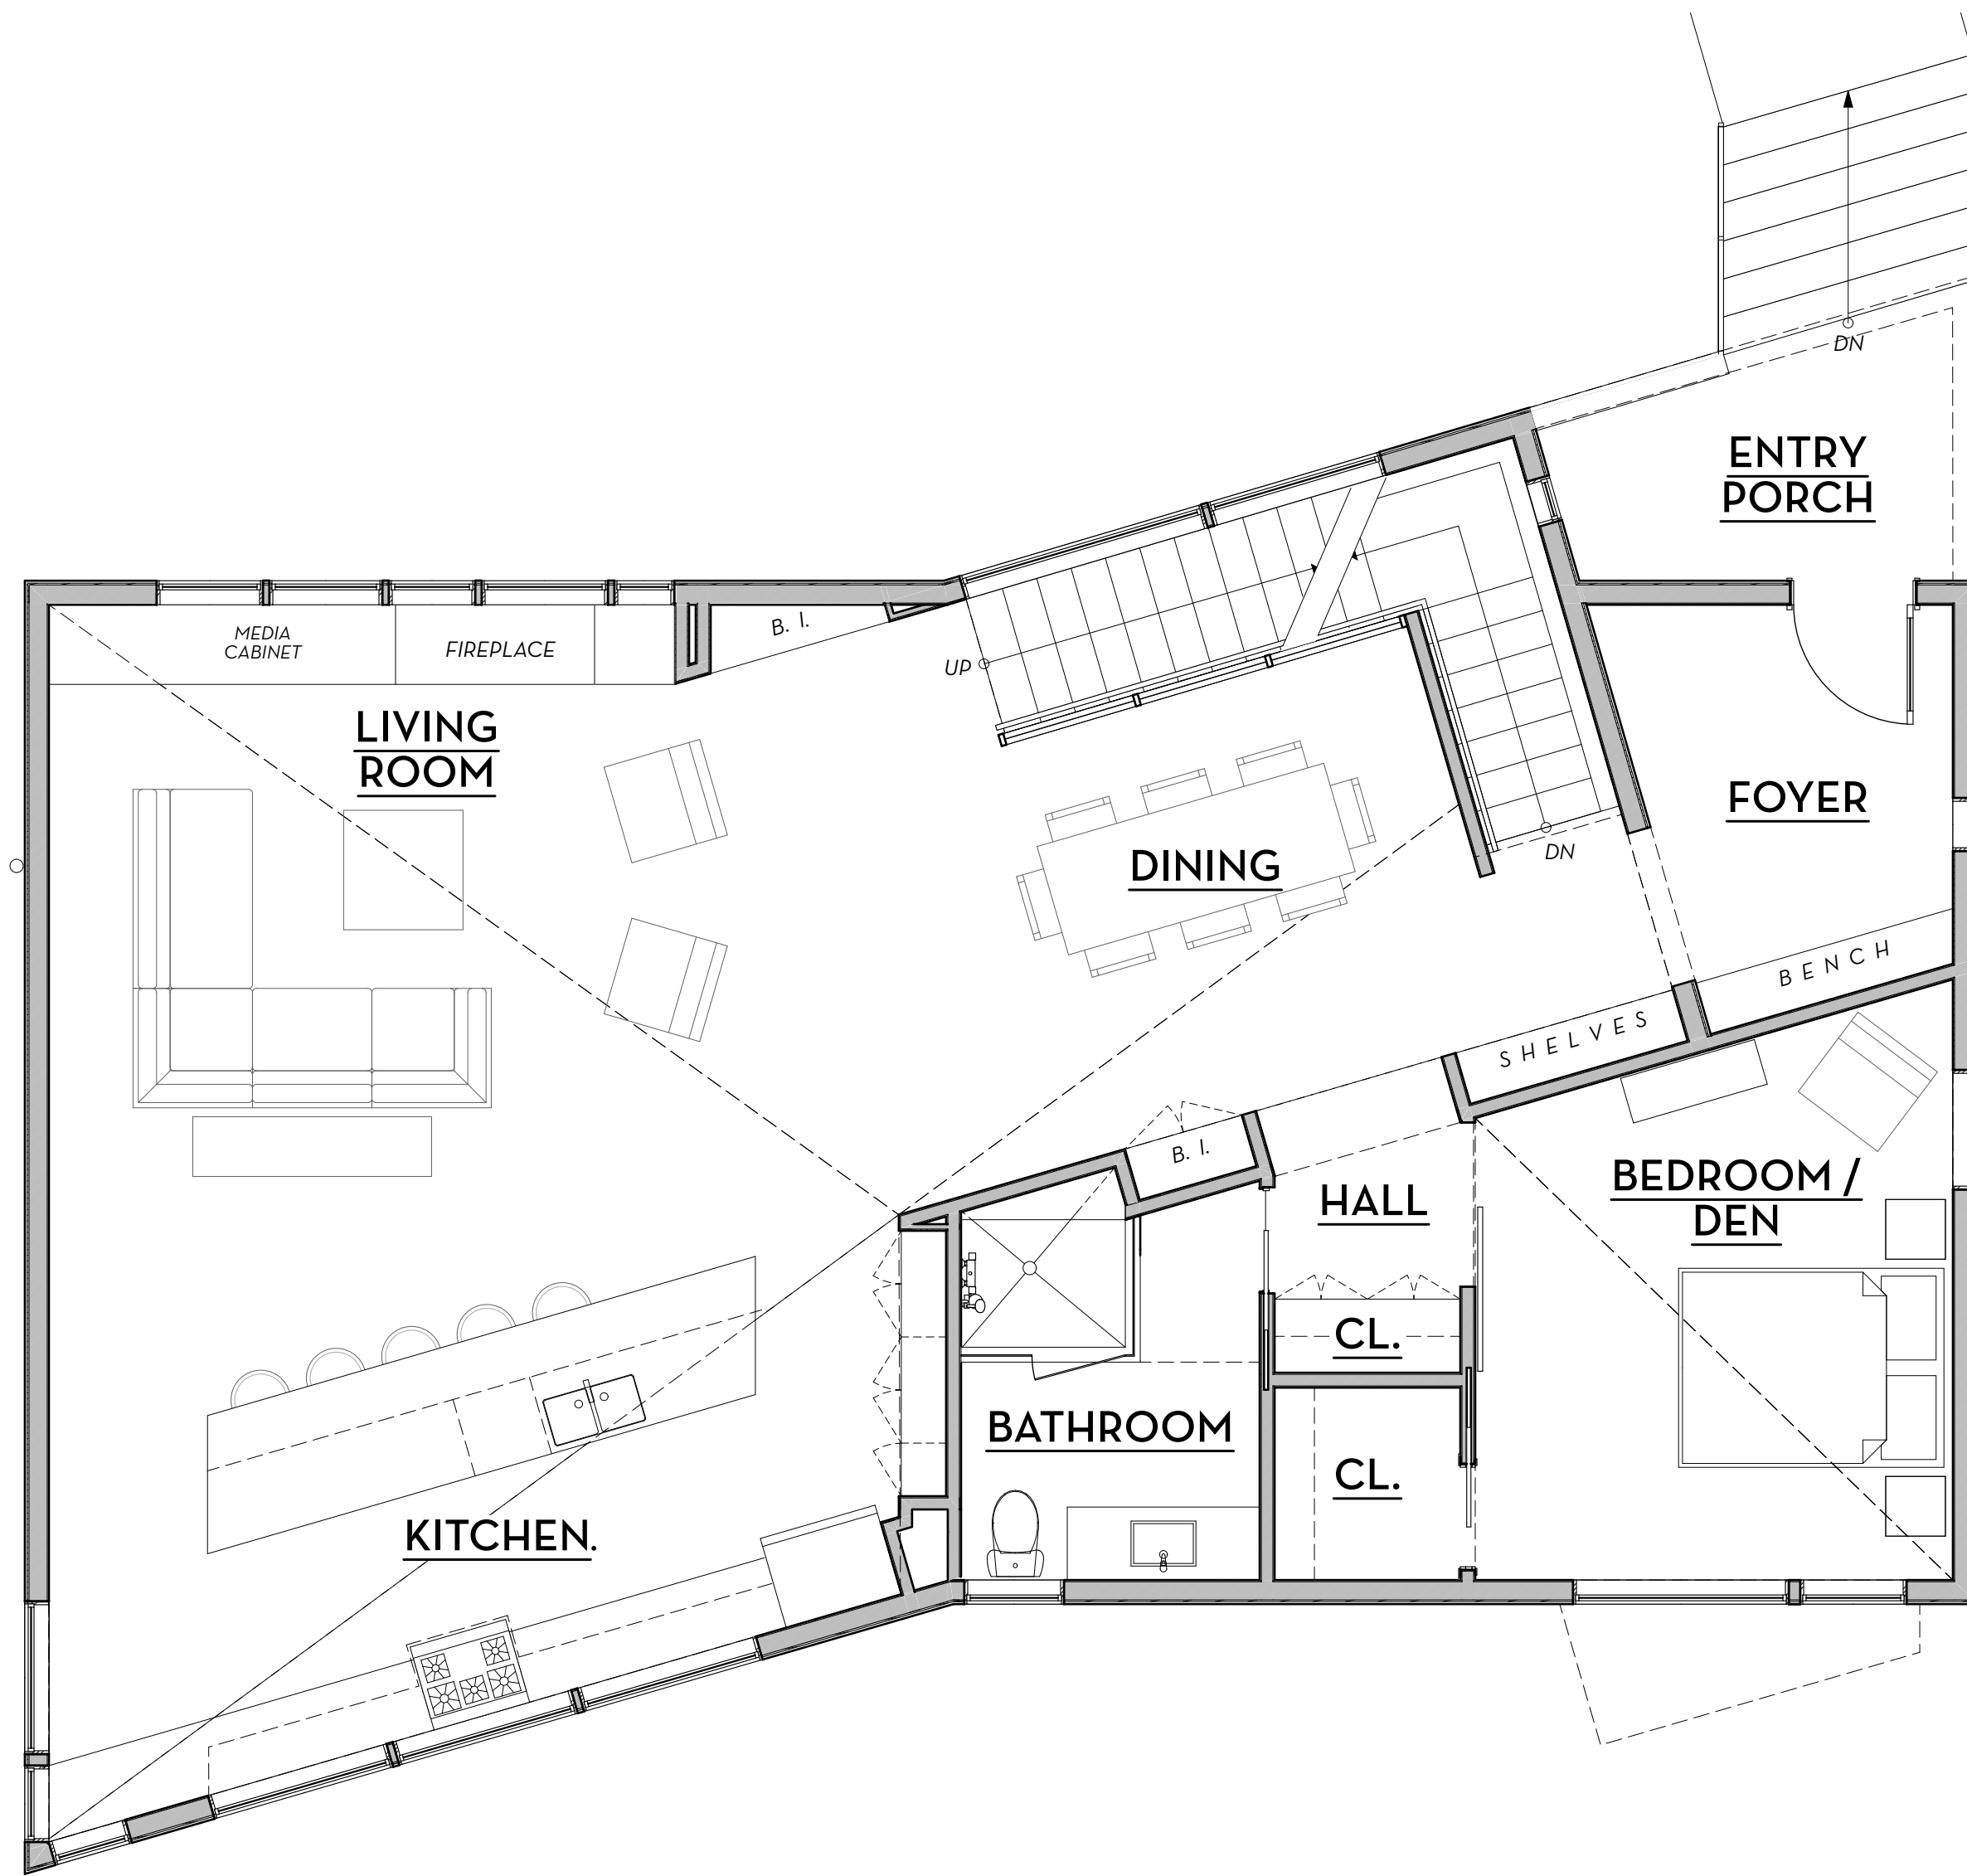

Garage Level
 SCALE: 1/4" = 1'-0"

○ **Main Level**
SCALE: 1/4" = 1'-0"

Upper Level
SCALE: 1/4" = 1'-0"

Roof Level
SCALE: 1/4" = 1'-0"

Roof Plan
SCALE: 1/4" = 1'-0"

Main Level Plan
SCALE: 1/4" = 1'-0"