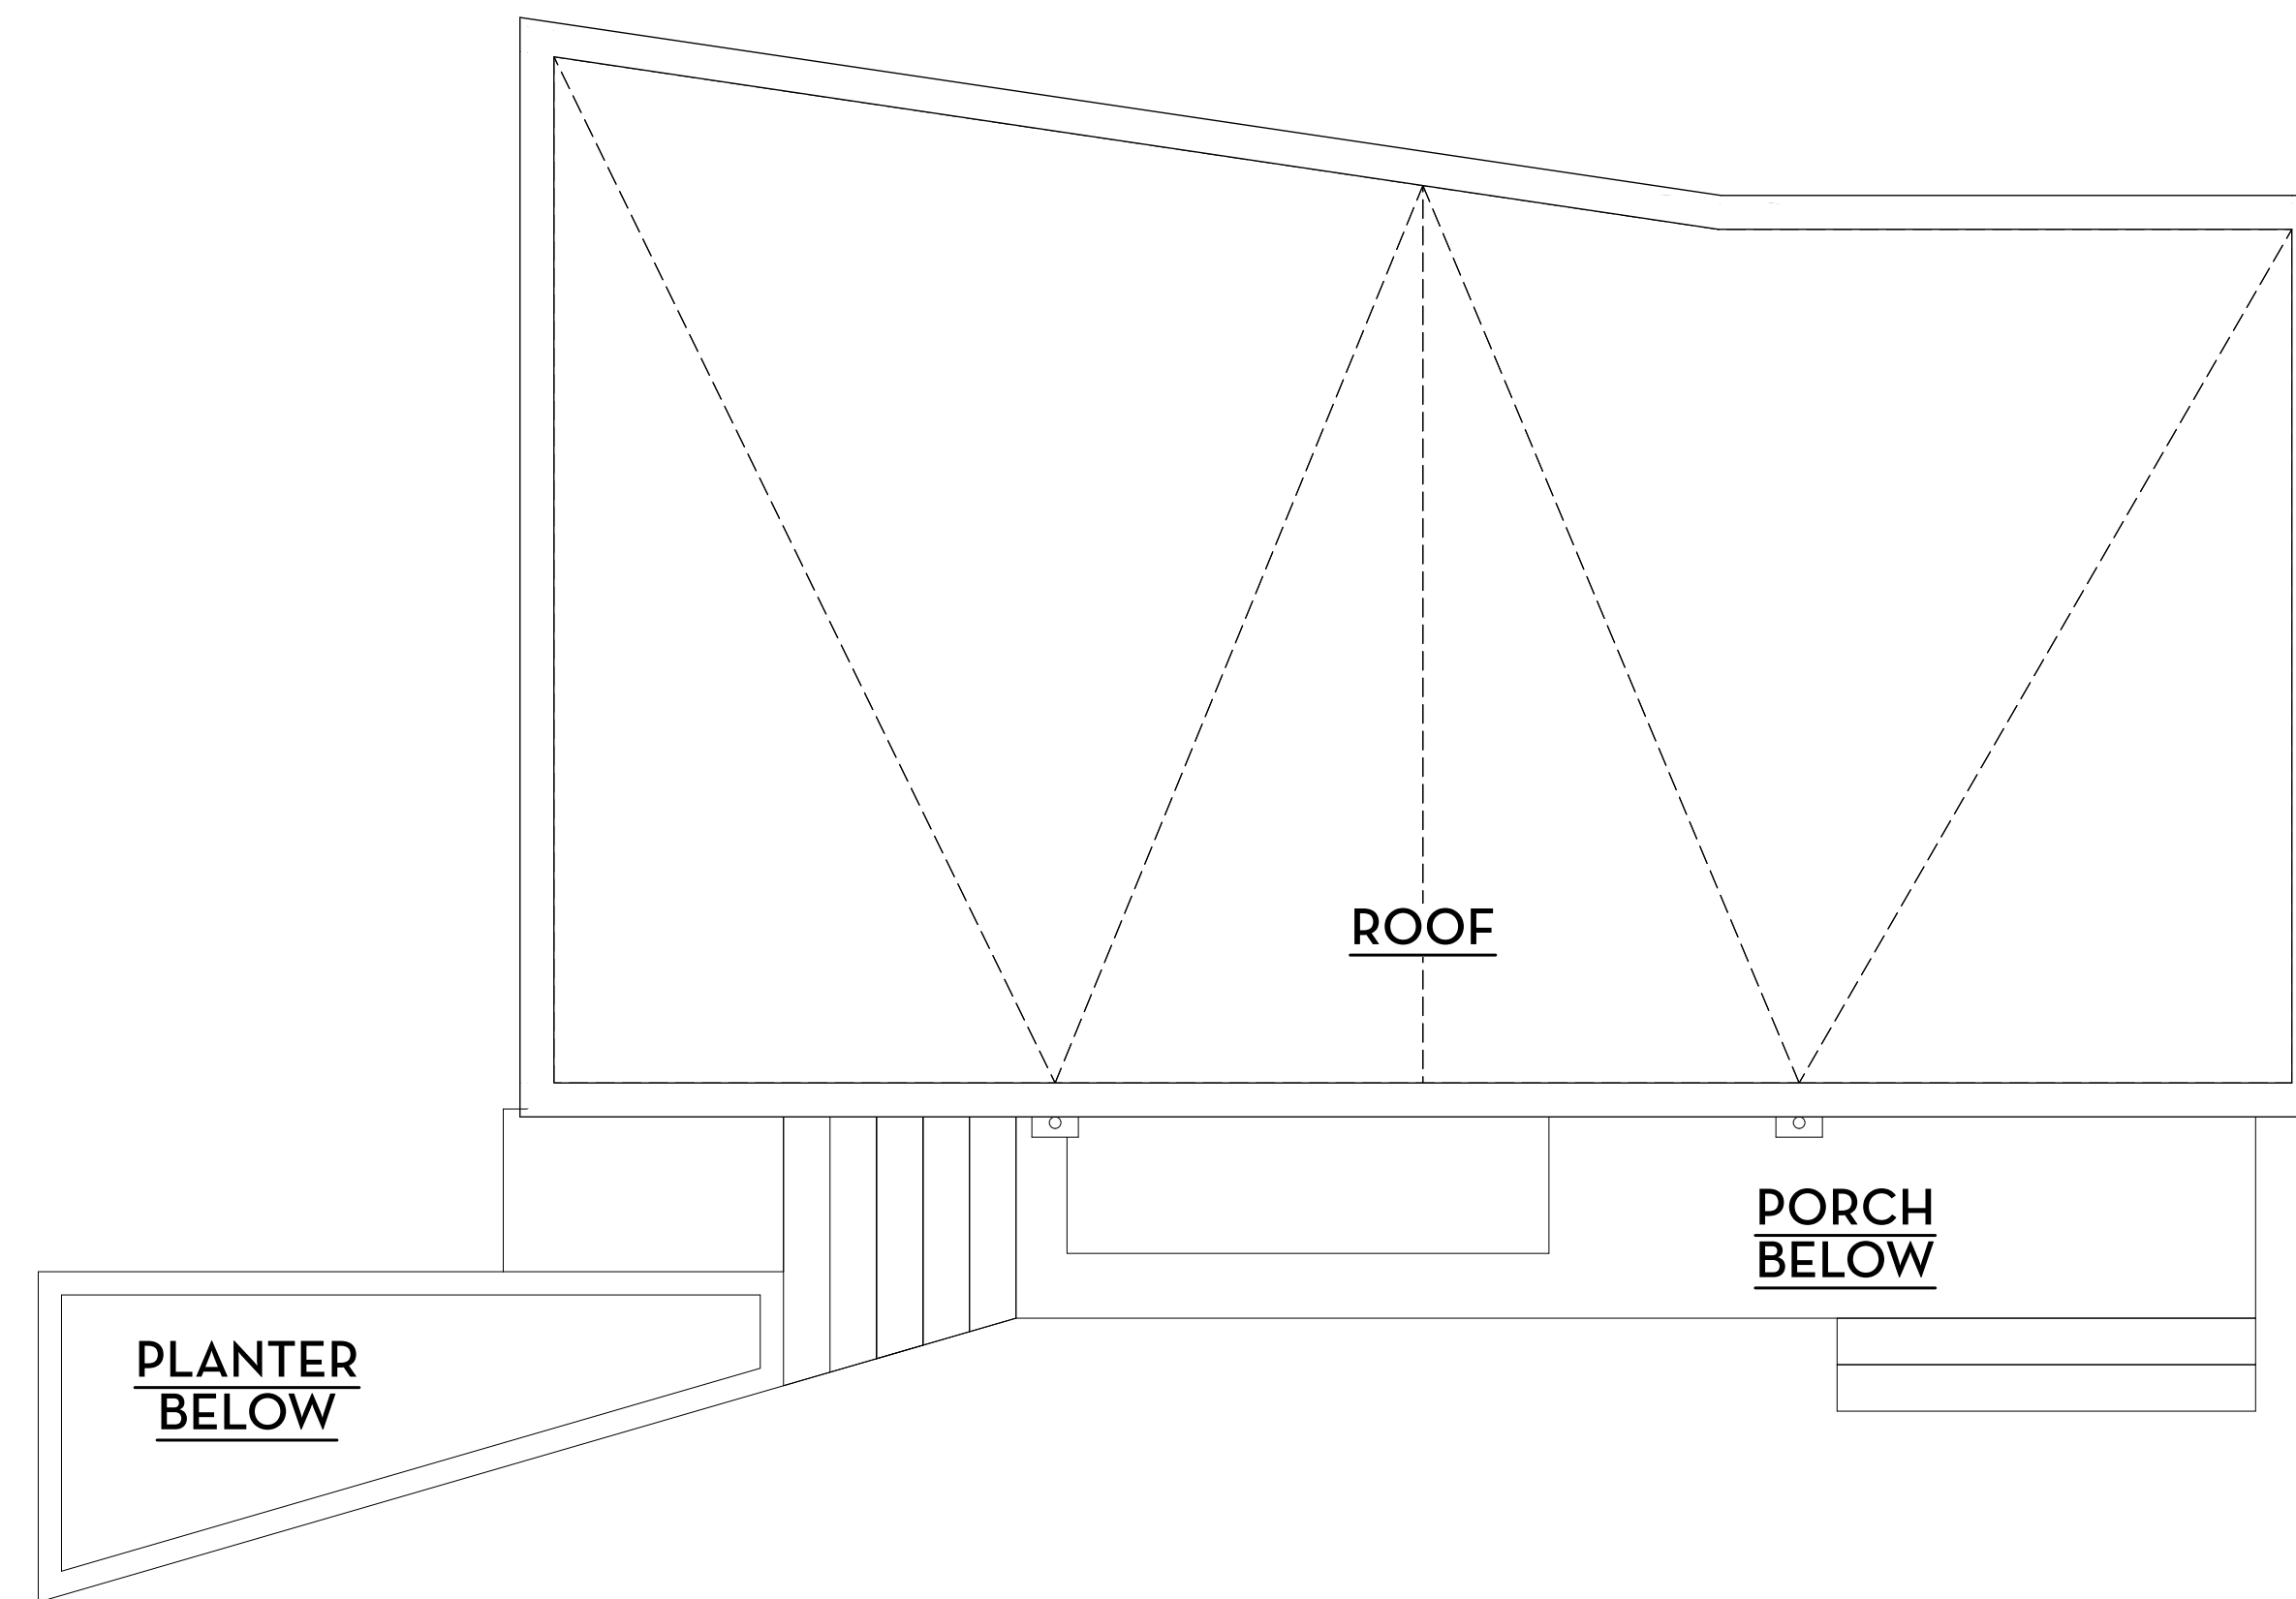

Garage Level
 SCALE: 1/4" = 1'-0"

○ **Main Level**
SCALE: 1/4" = 1'-0"

Upper Level
SCALE: 1/4" = 1'-0"

Roof Level
SCALE: 1/4" = 1'-0"

Roof Plan
SCALE: 1/4" = 1'-0"

Main Level Plan
SCALE: 1/4" = 1'-0"