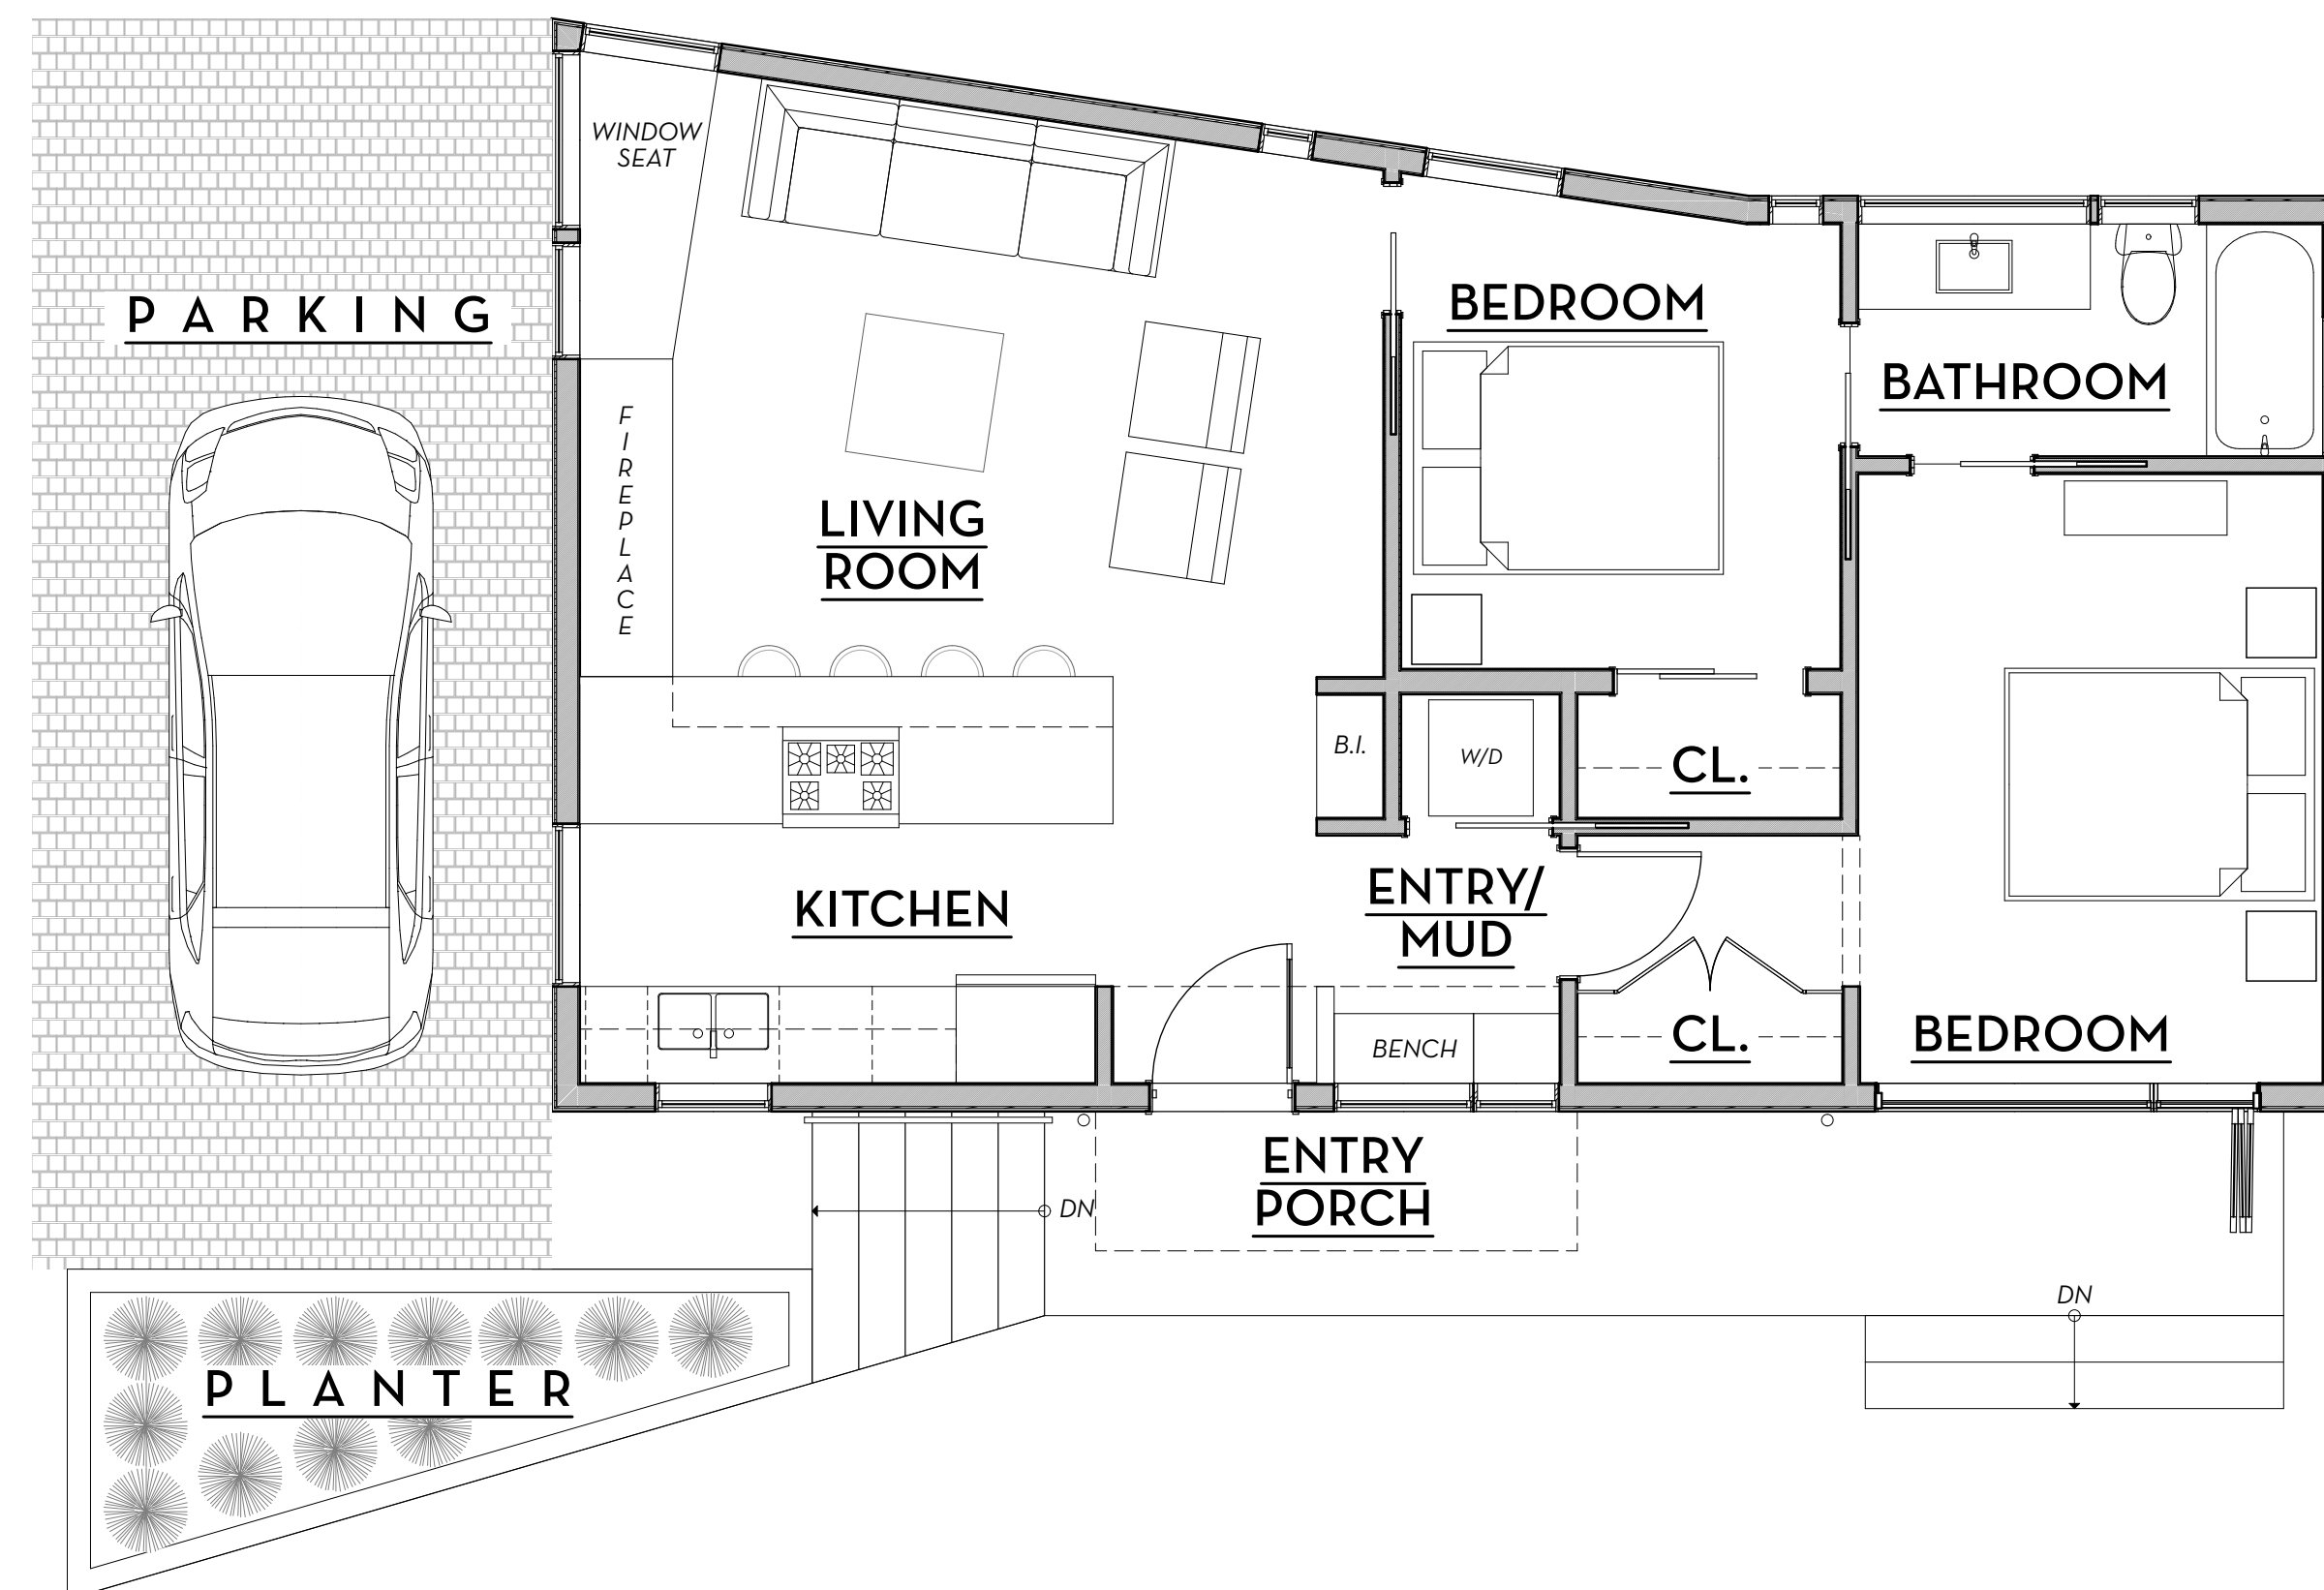

Garage Level
 SCALE: 1/4" = 1'-0"

○ **Main Level**
SCALE: 1/4" = 1'-0"

Upper Level
SCALE: 1/4" = 1'-0"

Roof Level
SCALE: 1/4" = 1'-0"

Roof Plan
SCALE: 1/4" = 1'-0"

Main Level Plan
SCALE: 1/4" = 1'-0"