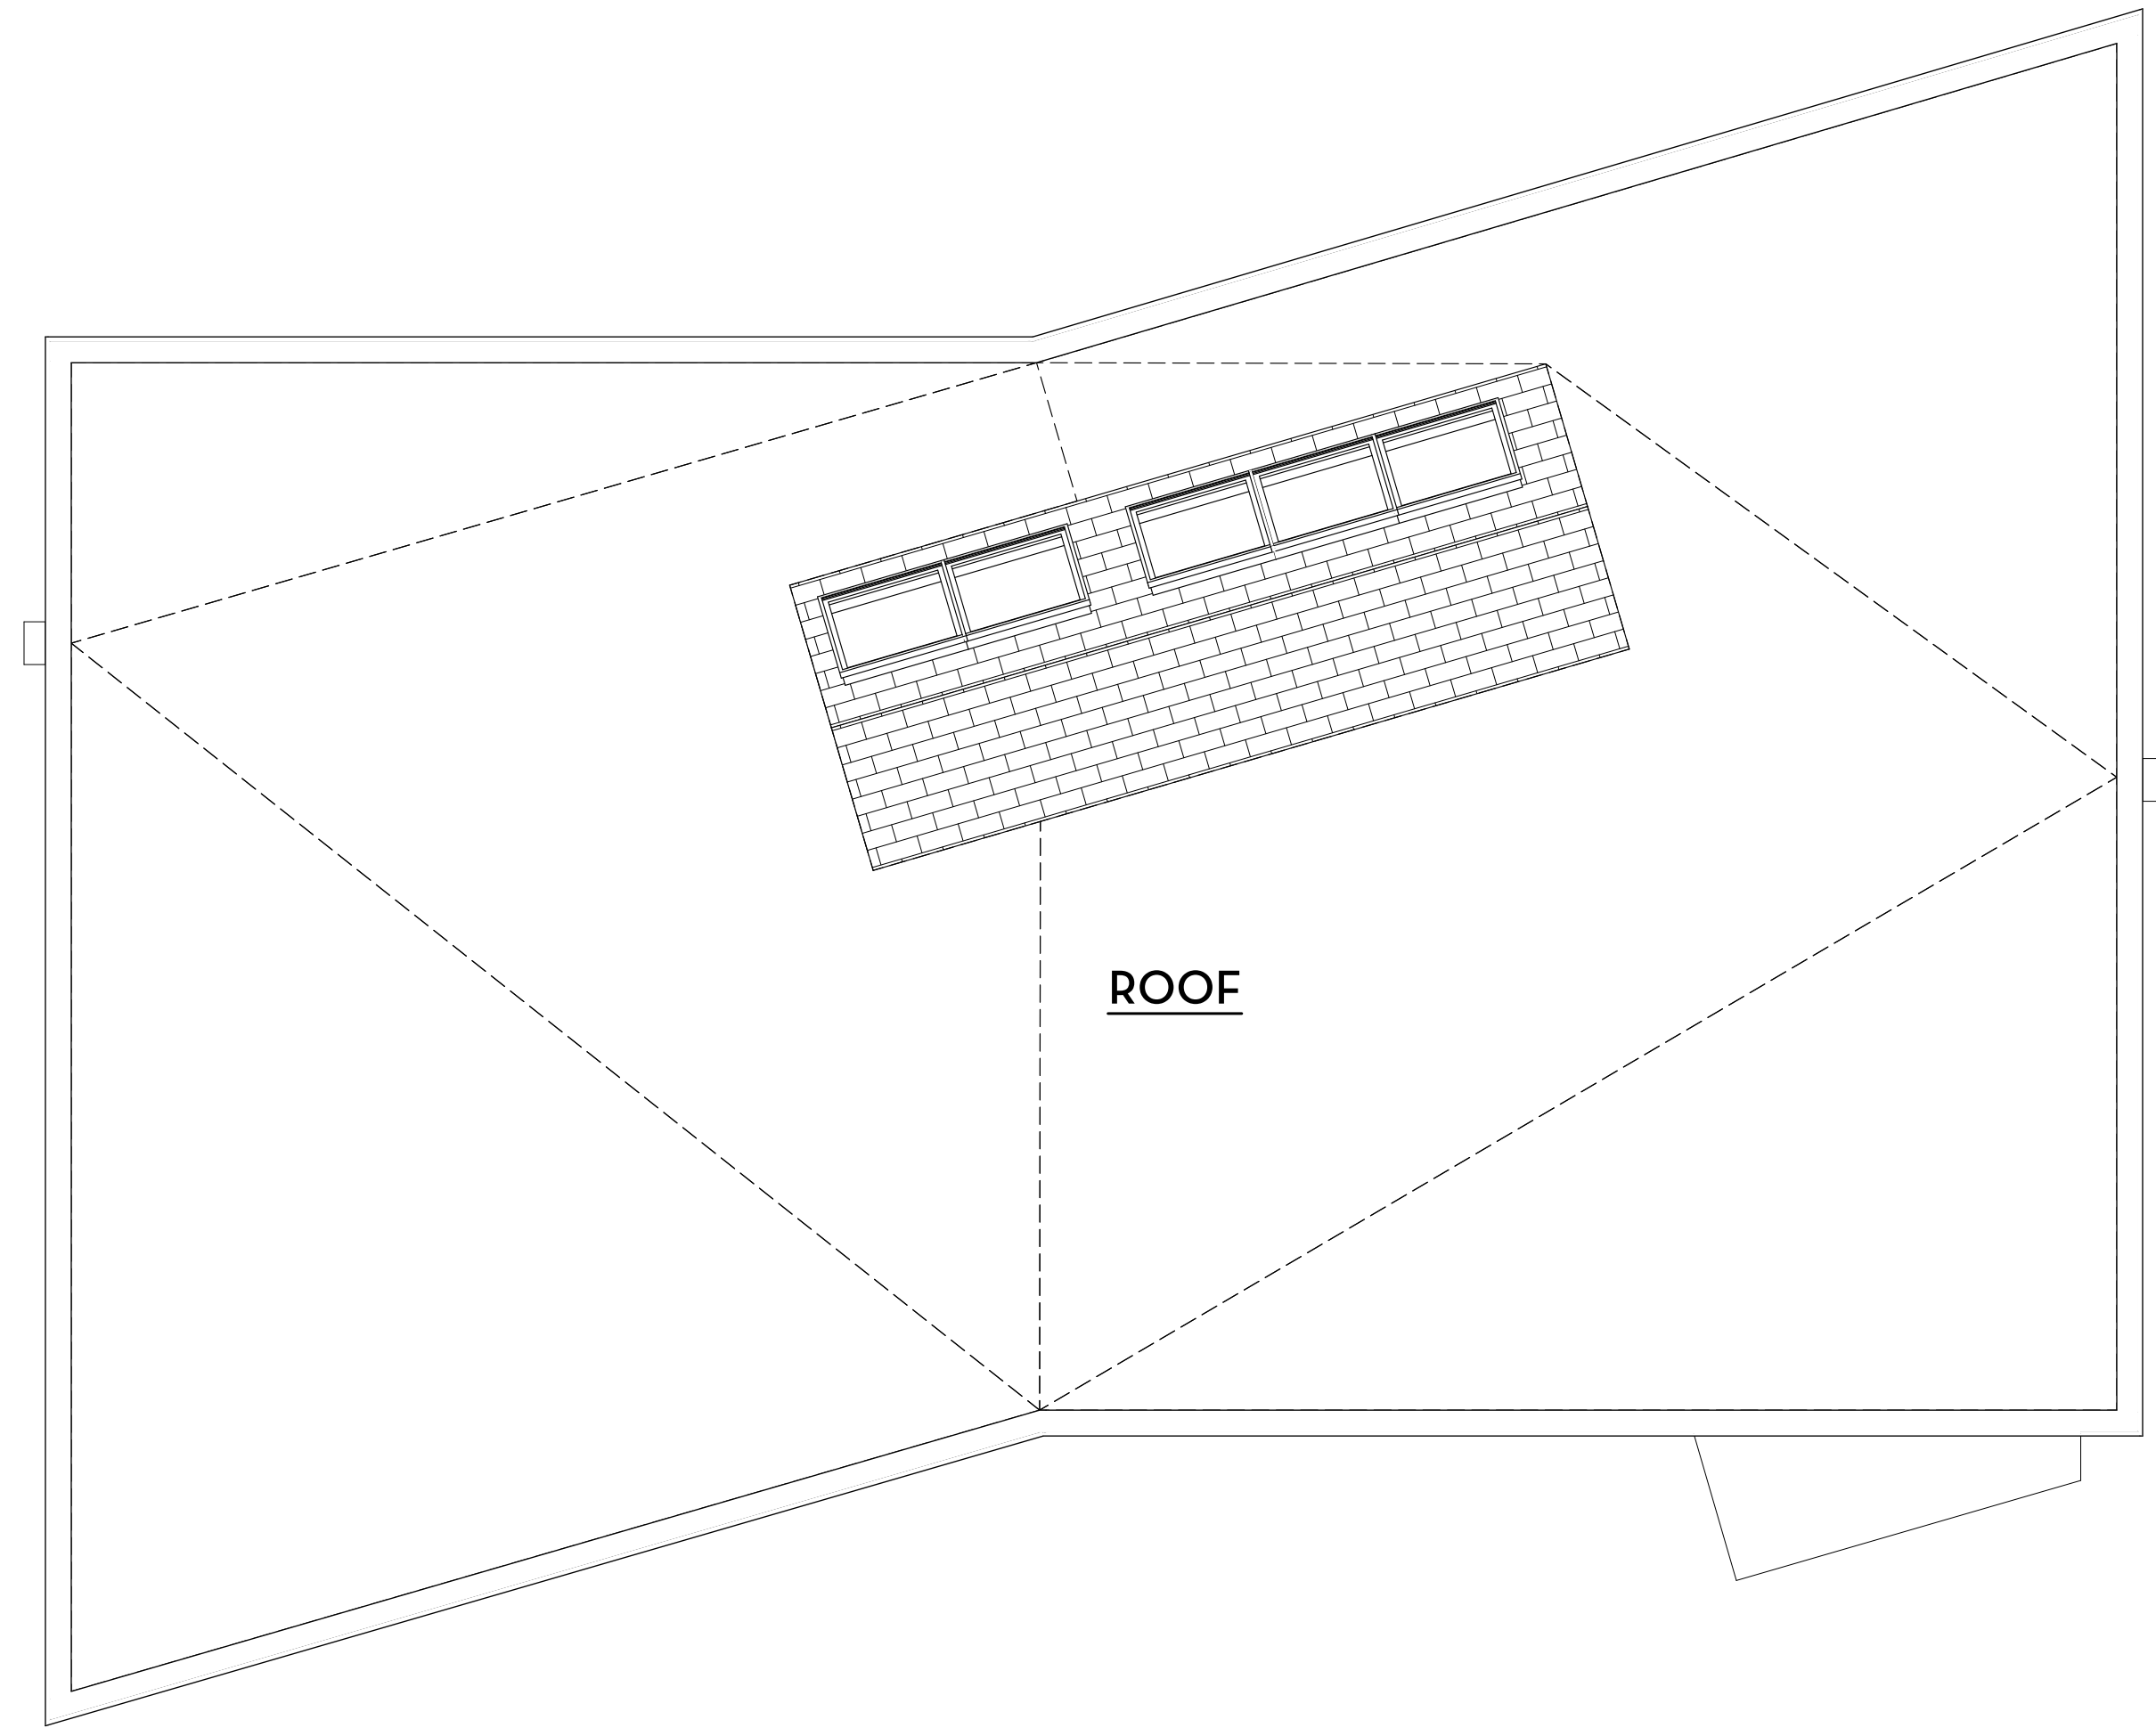

Garage Level
 SCALE: 1/4" = 1'-0"

○ **Main Level**
SCALE: 1/4" = 1'-0"

Upper Level
SCALE: 1/4" = 1'-0"

Roof Level
SCALE: 1/4" = 1'-0"

Roof Plan
SCALE: 1/4" = 1'-0"

Main Level Plan
SCALE: 1/4" = 1'-0"